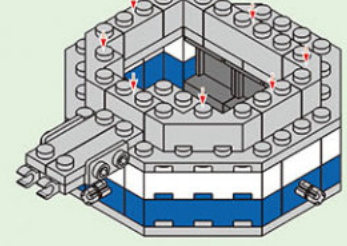

XB-16001 1/2

DE: ACHTUNG! Nicht geeignet für Kinder unter 3 Jahren. Erstickungsgefahr, verschluckbare Kleinteile.
EN: WARNING! CHOKING HAZARD. Small parts. Not for children under 3 years.
FR: ATTENTION! Ne convient pas pour les enfants de moins de 3 ans. Contient de petites pièces.
NL: ATTENTIE! Niet geschikt voor kinderen beneden 3 jaar. Kleine onderdelen kunnen worden ingeslikt.
IT: ATTENZIONE! Non adatto a bambini di età inferiore ai 3 anni. A causa di piccole parti.

freakware GmbH, Karl-Ferdinand-Braun-Str. 33, 50170 Kerpen (Germany)

www.Klembausteine.eu

SATELLITE LANDING

1

2

3

4

5

6

7

8

9

10

11

12