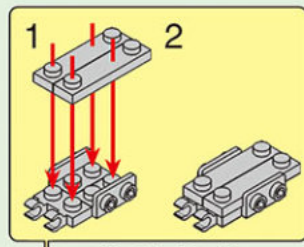

XB-16001 1/2

DE: ACHTUNG! Nicht geeignet für Kinder unter 3 Jahren. Erstickungsgefahr, verschluckbare Kleinteile.
EN: WARNING! CHOKING HAZARD. Small parts. Not for children under 3 years.
FR: ATTENTION! Ne convient pas pour les enfants de moins de 3 ans. Contient de petites pièces.
NL: ATTENTIE! Niet geschikt voor kinderen beneden 3 jaar. Kleine onderdelen kunnen worden ingeslikt.
IT: ATTENZIONE! Non adatto a bambini di età inferiore ai 3 anni. A causa di piccole parti.

freakware GmbH, Karl-Ferdinand-Braun-Str. 33, 50170 Kerpen (Germany)

www.Klembausteine.eu

SATELLITE LANDING

1

2

3

4

5

6

7

8

9

10

11

12