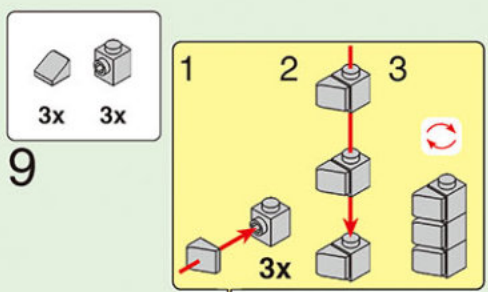

XB-16001 1/2

DE: ACHTUNG! Nicht geeignet für Kinder unter 3 Jahren. Erstickungsgefahr, verschluckbare Kleinteile.
EN: WARNING! CHOKING HAZARD. Small parts. Not for children under 3 years.
FR: ATTENTION! Ne convient pas pour les enfants de moins de 3 ans. Contient de petites pièces.
NL: ATTENTIE! Niet geschikt voor kinderen beneden 3 jaar. Kleine onderdelen kunnen worden ingeslikt.
IT: ATTENZIONE! Non adatto a bambini di età inferiore ai 3 anni. A causa di piccole parti.

freakware GmbH, Karl-Ferdinand-Braun-Str. 33, 50170 Kerpen (Germany)

www.Klembausteine.eu

SATELLITE LANDING

1

2

3

4

5

6

7

8

9

10

11

12