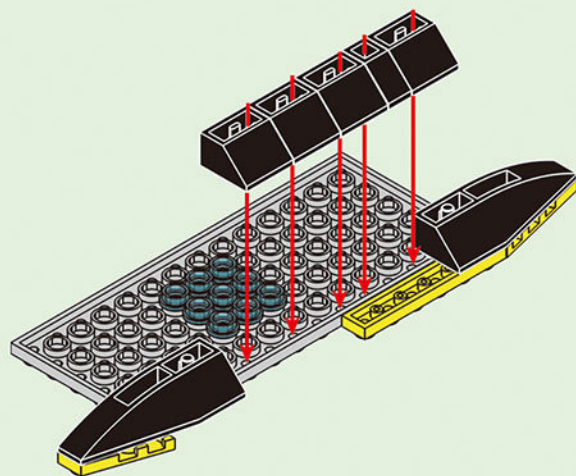

www.Klemmbausteine.eu

fw
freakware

FOREST DISASTER RELIEF

x3

1-1

1-2

1-3

1-4