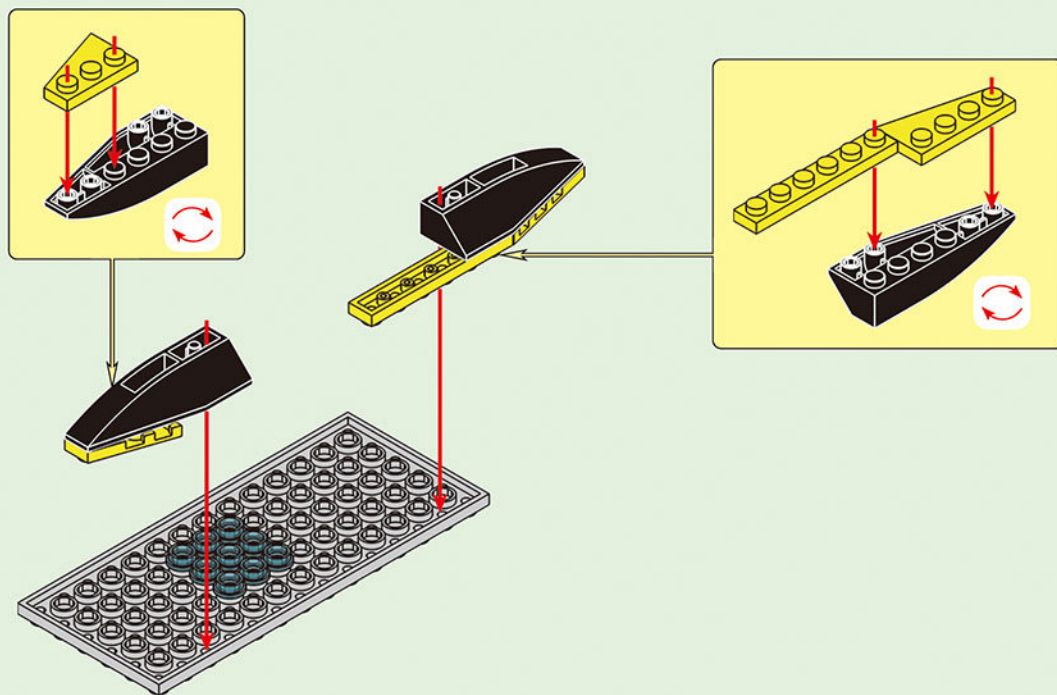

www.Klemmbausteine.eu

fw
freakware

FOREST DISASTER RELIEF

x3

1-1

1-2

1-3

1-4