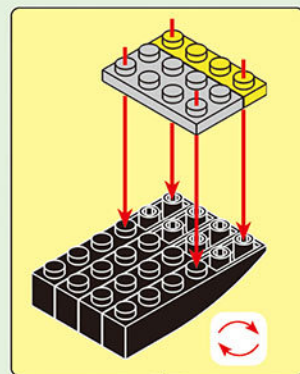

www.Klemmbausteine.eu

fw
freakware

FOREST DISASTER RELIEF

x3

1-1

1-2

1-3

1-4