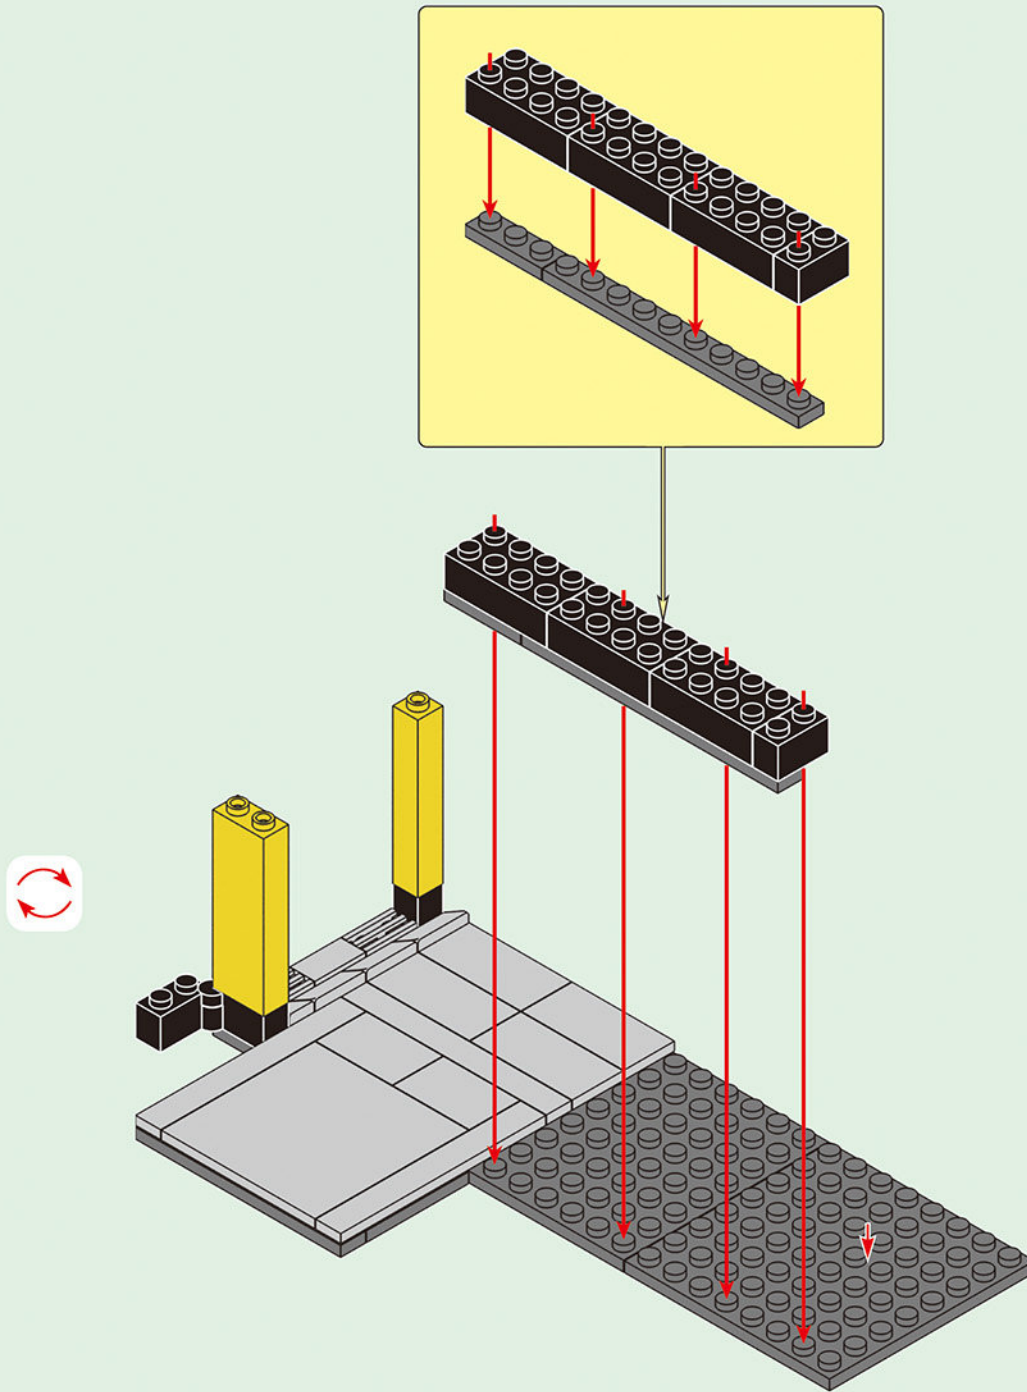

freakware GmbH, Karl-Ferdinand-Braun-Str. 33, 50170 Kerpen (Germany)

www.Klembausteine.eu

ASSAULT INSTITUTE

1-1

1-2

1-3

1-4

1-5