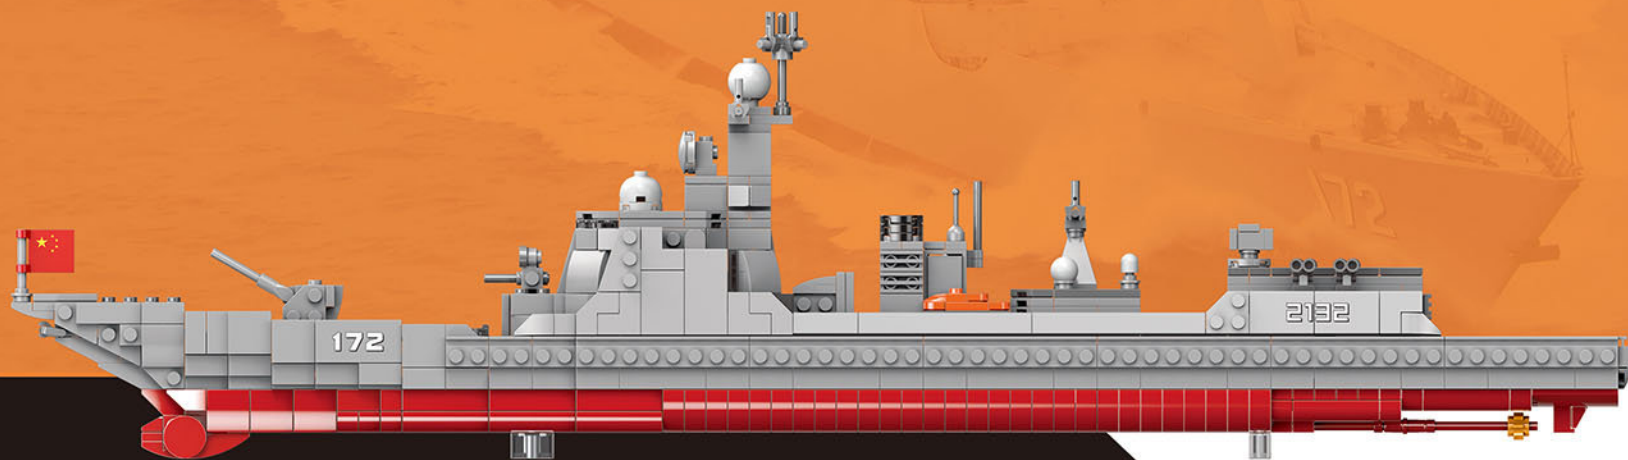

ABOUT TYPE 052D DESTROYER

1. Type 052D destroyer (NATO code: Luyang III-Class destroyer, Chinese: 旅洋III级驱逐舰) is the latest generation of guided missile destroyer of the Chinese People's Liberation Army Navy. It has 4 served ships, 4 armored ships and 6 ships under construction. It is the latest improved version of the 052C destroyer, and also a modern air defense destroyer equipped with phased array radar and vertical launch area air defense missile system after China's 052C destroyer.

3. The first 052D Kunming destroyer was launched on August 28, 2012, and officially joined the PLA Navy battle on March 21, 2014.

2. After the German Sachsen-class frigate, the De Zeven Provinciën-class cruiser, the Iver Huitfeldt-class frigate, the Japanese Akizuki-class destroyer, and the Japanese Hyuga-class helicopter destroyer, the 052D destroyer is the sixth equipped with four-sided active phased array radar and universal vertical launchers, which marks China begins to have new air defense ships among the world. The exposure of the fifth 052D under construction makes China the country with the largest number of ships.

4. In July 2016, the 4th 052D destroyer of Chinese Navy was officially in service.