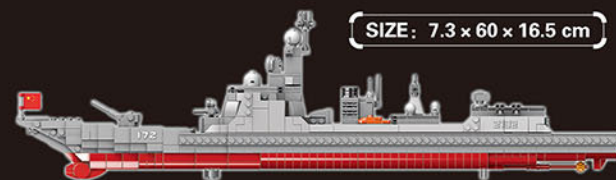

TYPE 052D NAVY FOR CHINESE DESTROYER

DESTROYER

AGES: 6+

XB-06028

1359 PCS/PZS

SIZE: 7.3 x 60 x 16.5 cm

DE: ACHTUNG! Nicht geeignet für Kinder unter 3 Jahren. Erstickungsgefahr, verschluckbare Kleinteile.
EN: WARNING! CHOKING HAZARD. Small parts. Not for children under 3 years.
FR: ATTENTION! Ne convient pas pour les enfants de moins de 3 ans. Contient de petites pièces.
NL: ATTENTIE! Niet geschikt voor kinderen beneden 3 jaar. Kleine onderdelen kunnen worden ingeslikt.
IT: ATTENZIONE! Non adatto a bambini di età inferiore ai 3 anni. A causa di piccole parti.

freakware GmbH, Karl-Ferdinand-Braun-Str. 33, 50170 Kerpen (Germany)

www.Klembausteine.eu

0-3

Type 052D destroyer

Navy for russia

ABOUT TYPE 052D DESTROYER

1. Type 052D destroyer (NATO code: Luyang III-Class destroyer, Chinese: 旅洋III级驱逐舰) is the latest generation of guided missile destroyer of the Chinese People's Liberation Army Navy. It has 4 served ships, 4 armored ships and 6 ships under construction. It is the latest improved version of the 052C destroyer, and also a modern air defense destroyer equipped with phased array radar and vertical launch area air defense missile system after China's 052C destroyer.