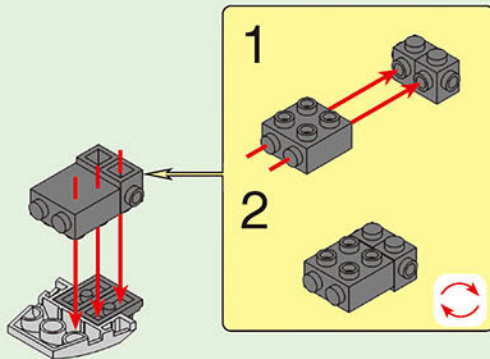

1-5.1

1-5.2