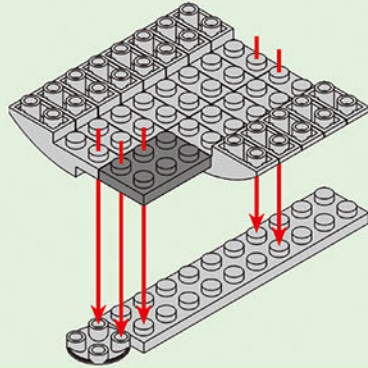

**fw**  
freakware

**XB-06023** | 6+ 1713  
PCS/PZS

**AC130-Gunship**  
SIDE: 64.5×55.5×20 (cm)

x5

1-1

1-2

1-3