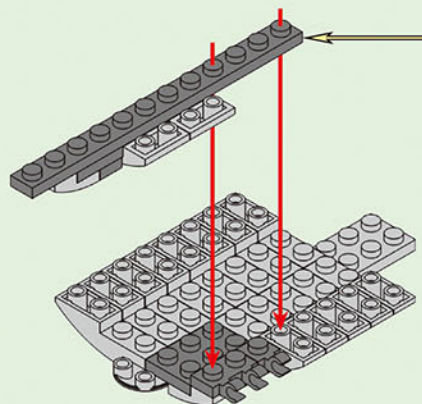

**fw**  
freakware

**XB-06023** | 6+ 1713  
PCS/PZS

**AC130-Gunship**  
SIDE: 64.5×55.5×20 (cm)

x5

1-1

1-2

1-3